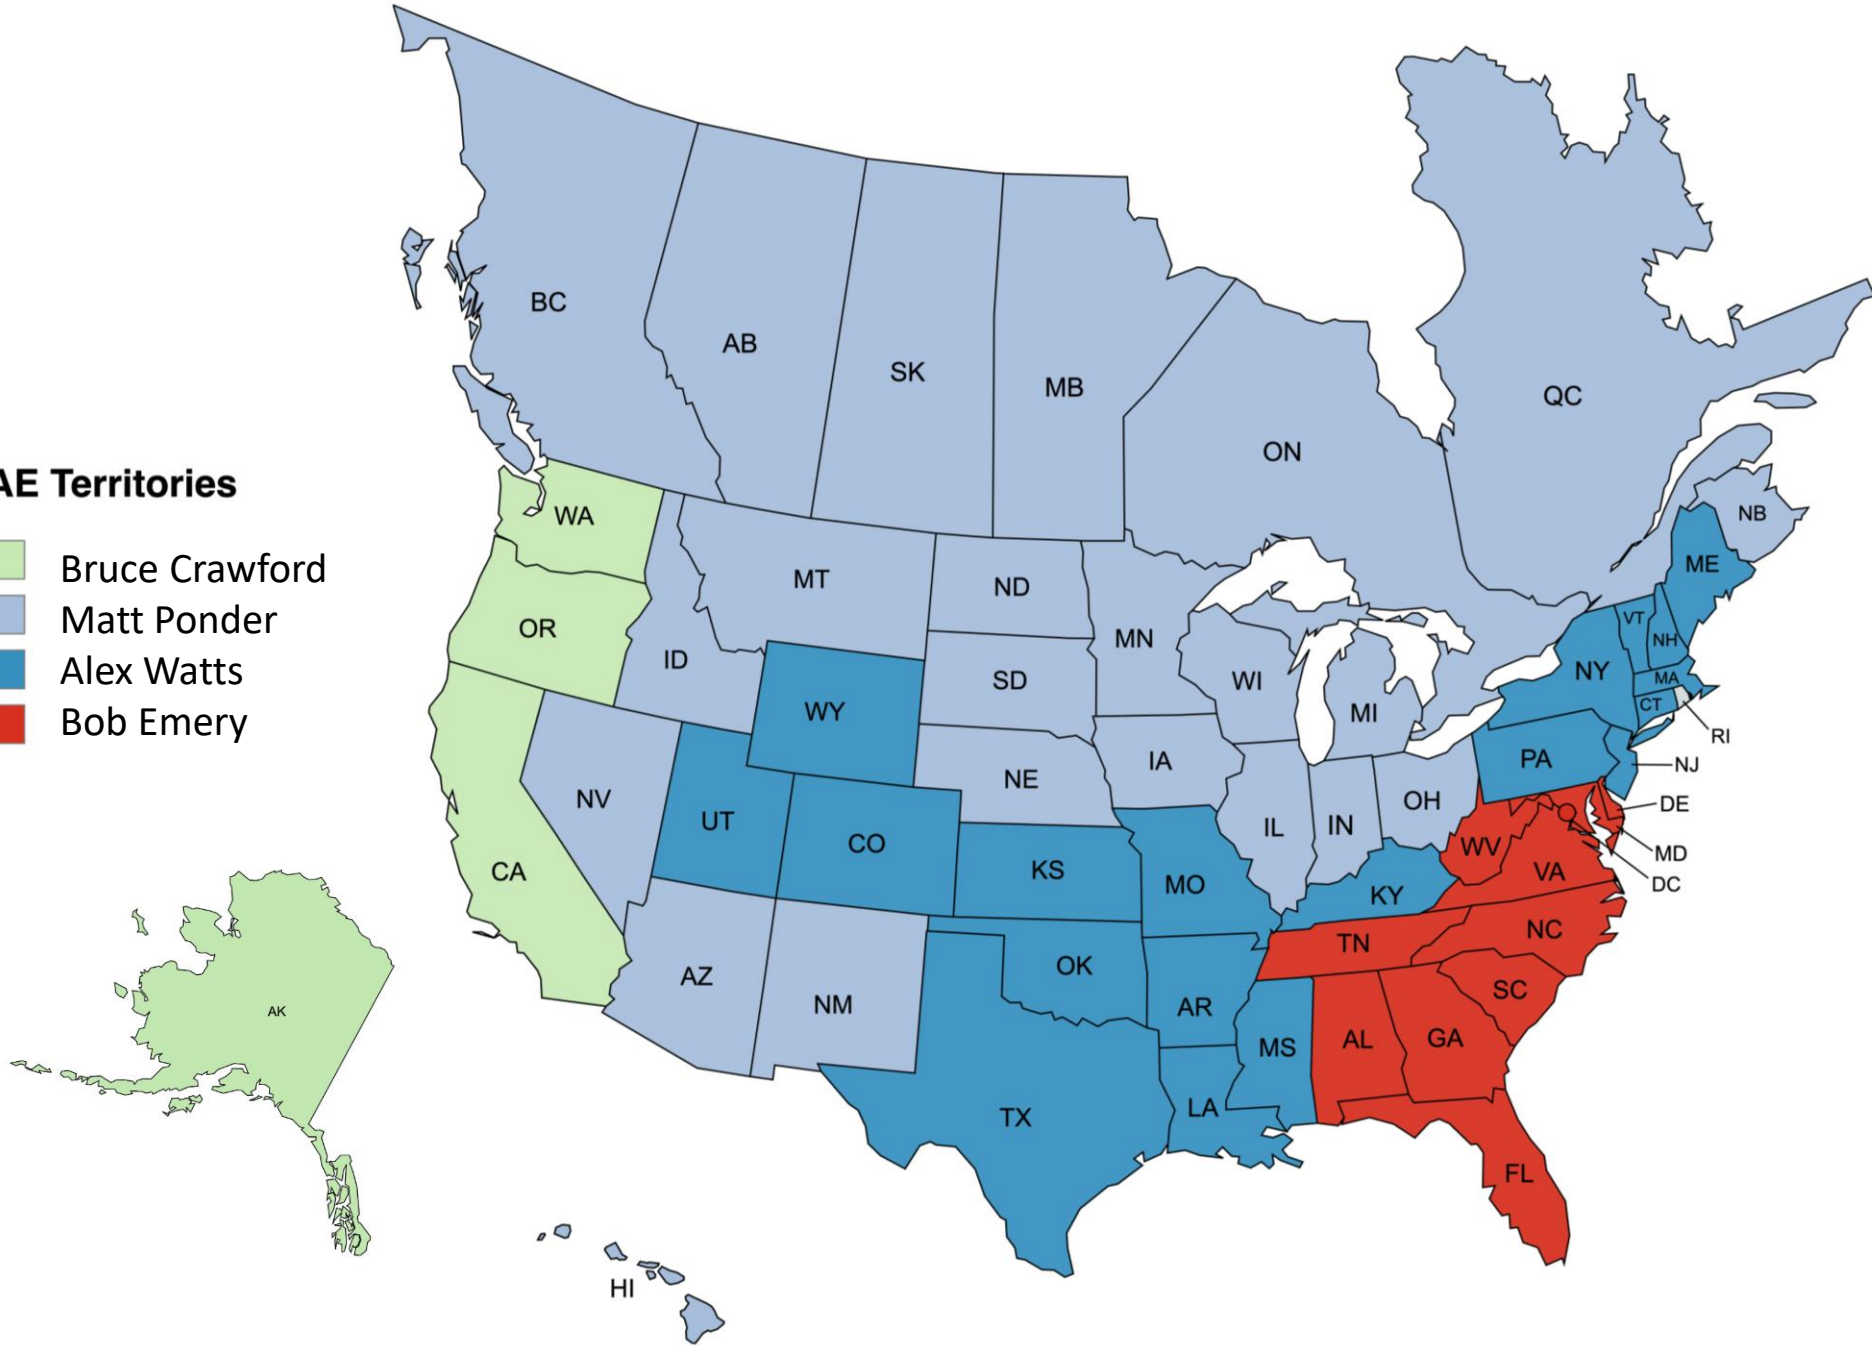

# Territory Map

Avolve Sales Team Organizational Structure

Account Executive, Account Associate, and Account Manager Territories

Avolve Sales Team Contacts

# Avolve Sales Team Structure

**Regional Territories**

-  Sheril Smith
-  Savannah Rawson

**AAE MAP**

**AE Territories**

-  Bruce Crawford
-  Matt Ponder
-  Alex Watts
-  Bob Emery

**AM Territories**

-  Jacob Byers
-  Alec Johnson