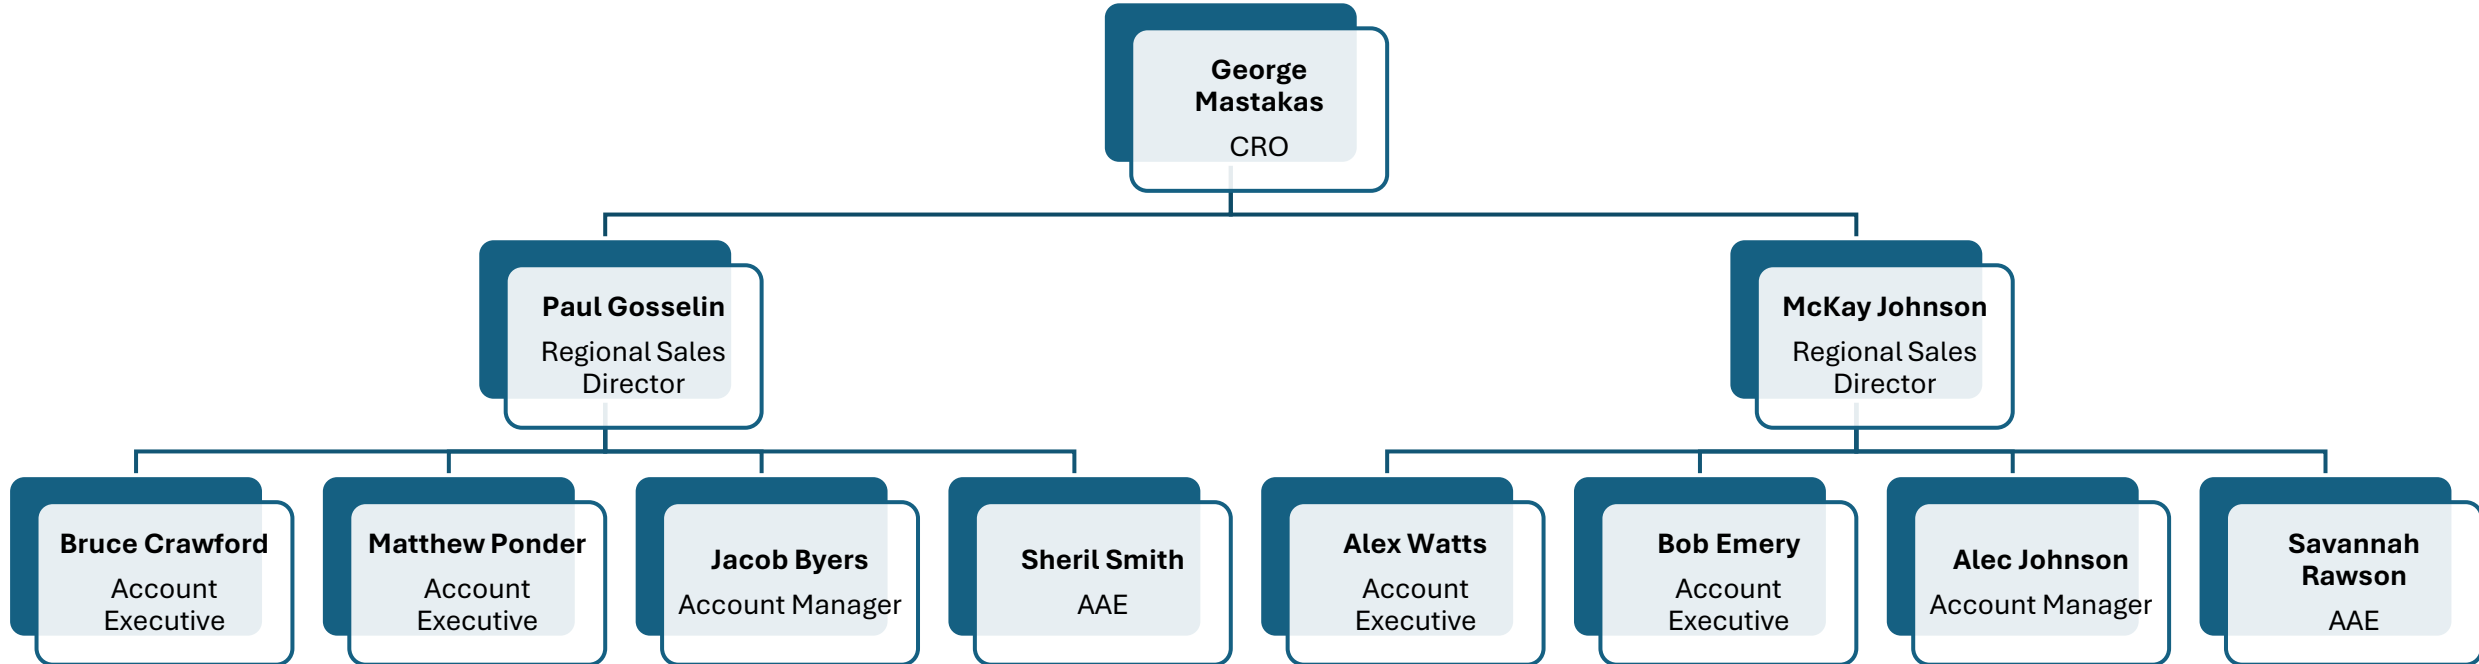

# Territory Map

Avolve Sales Team Organizational Structure

Account Executive, Account Associate, and Account Manager Territories

Avolve Sales Team Contacts

# Avolve Sales Team Structure

**Regional Territories**

-  Sheril Smith
-  Savannah Rawson

**AAE MAP**

**AE Territories**

-  Bruce Crawford
-  Matt Ponder
-  Alex Watts
-  Bob Emery

**AM Territories**

-  Jacob Byers
-  Alec Johnson