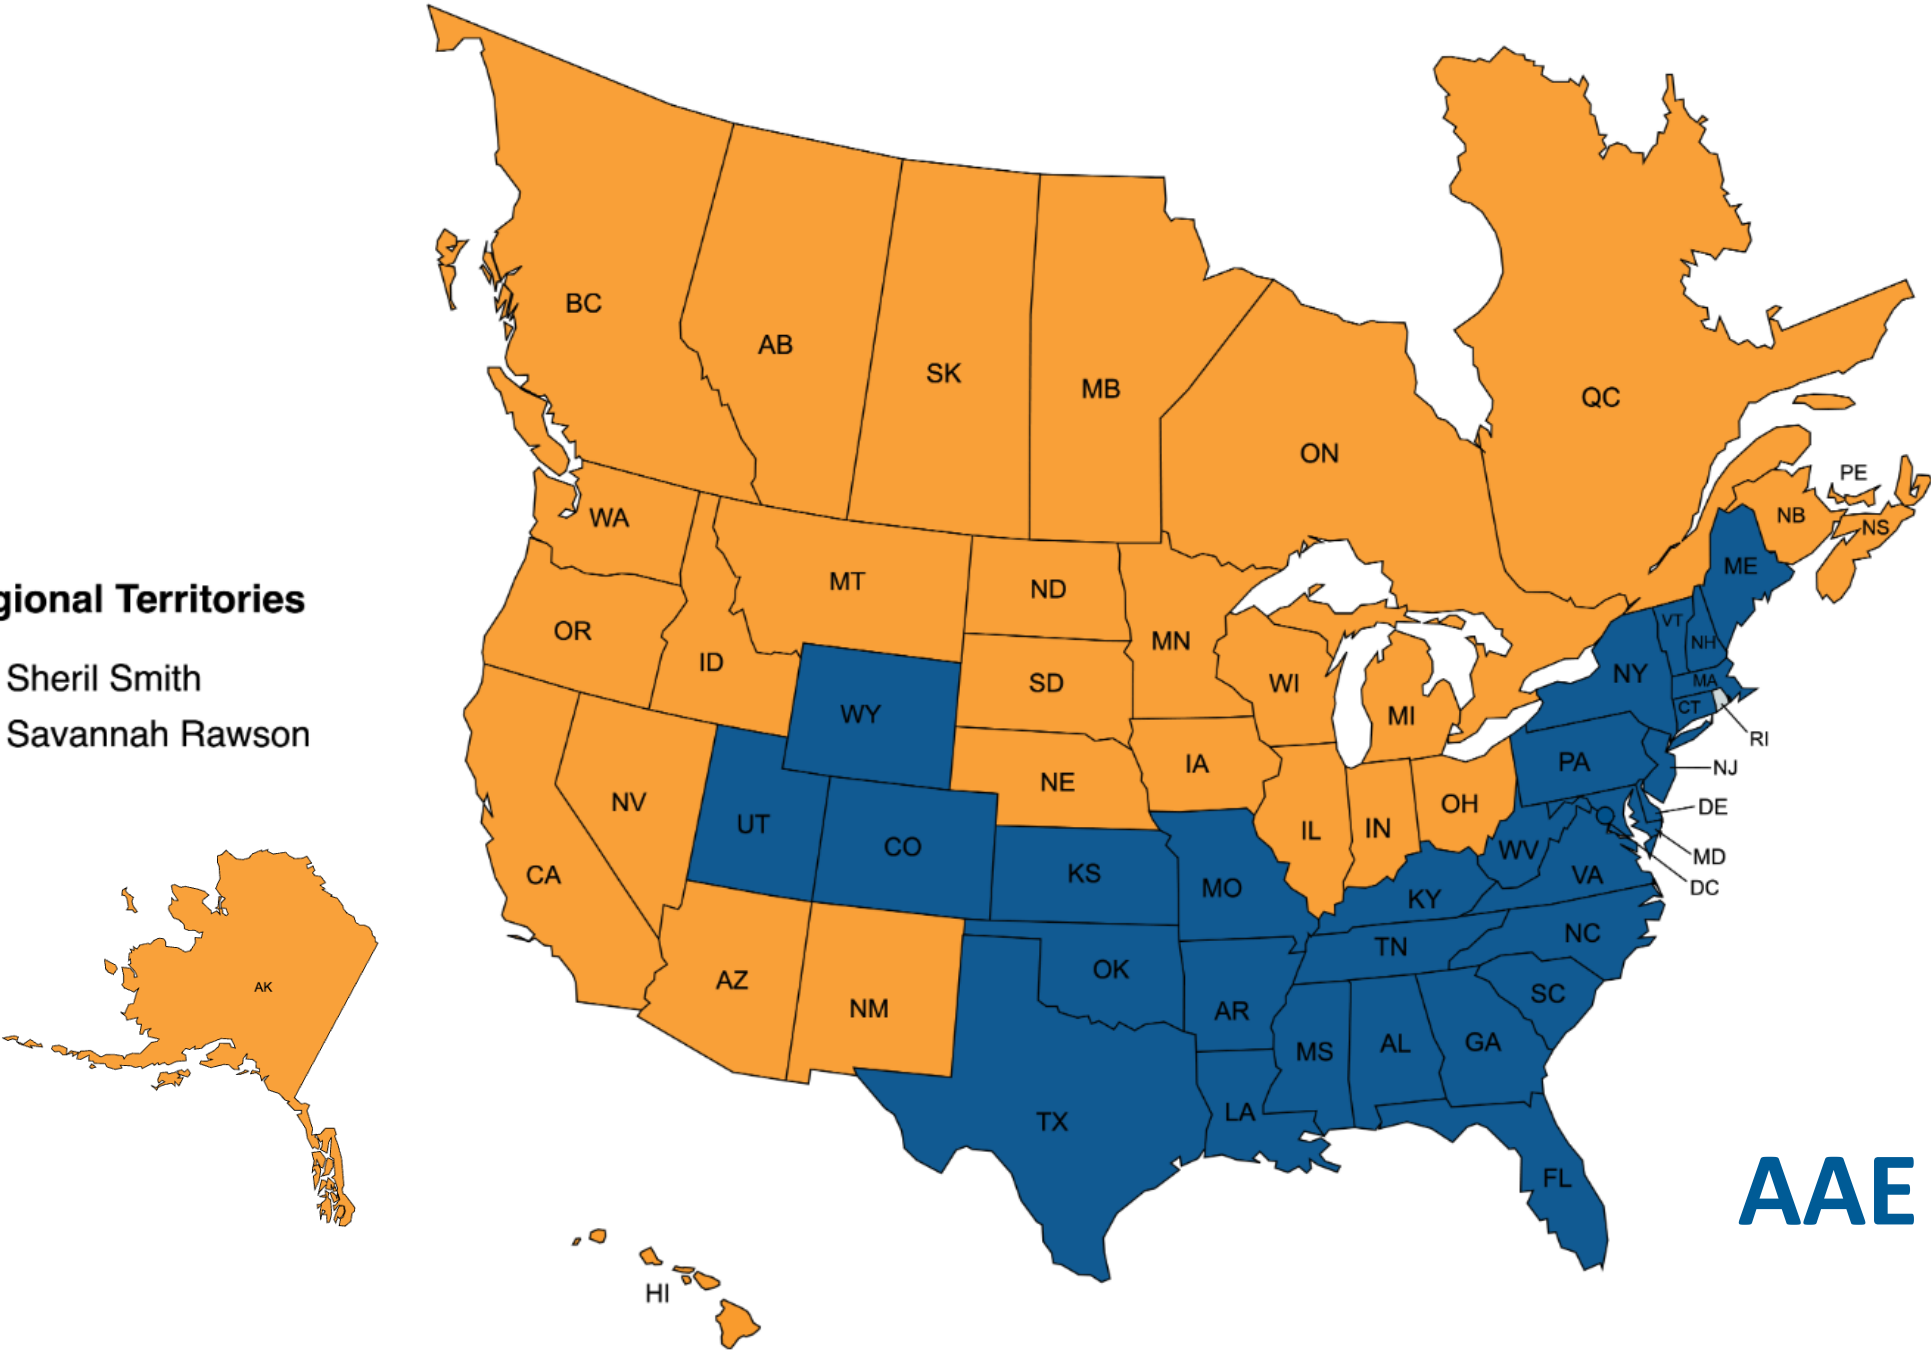

# Territory Map

Avolve Sales Team Organizational Structure

Account Executive, Account Associate, and Account Manager Territories

Avolve Sales Team Contacts

# Avolve Sales Team Structure

**Regional Territories**

-  Sheril Smith
-  Savannah Rawson

**AAE MAP**

**AE Territories**

-  Bruce Crawford
-  Matt Ponder
-  Alex Watts
-  Bob Emery

**AM Territories**

-  Jacob Byers
-  Alec Johnson