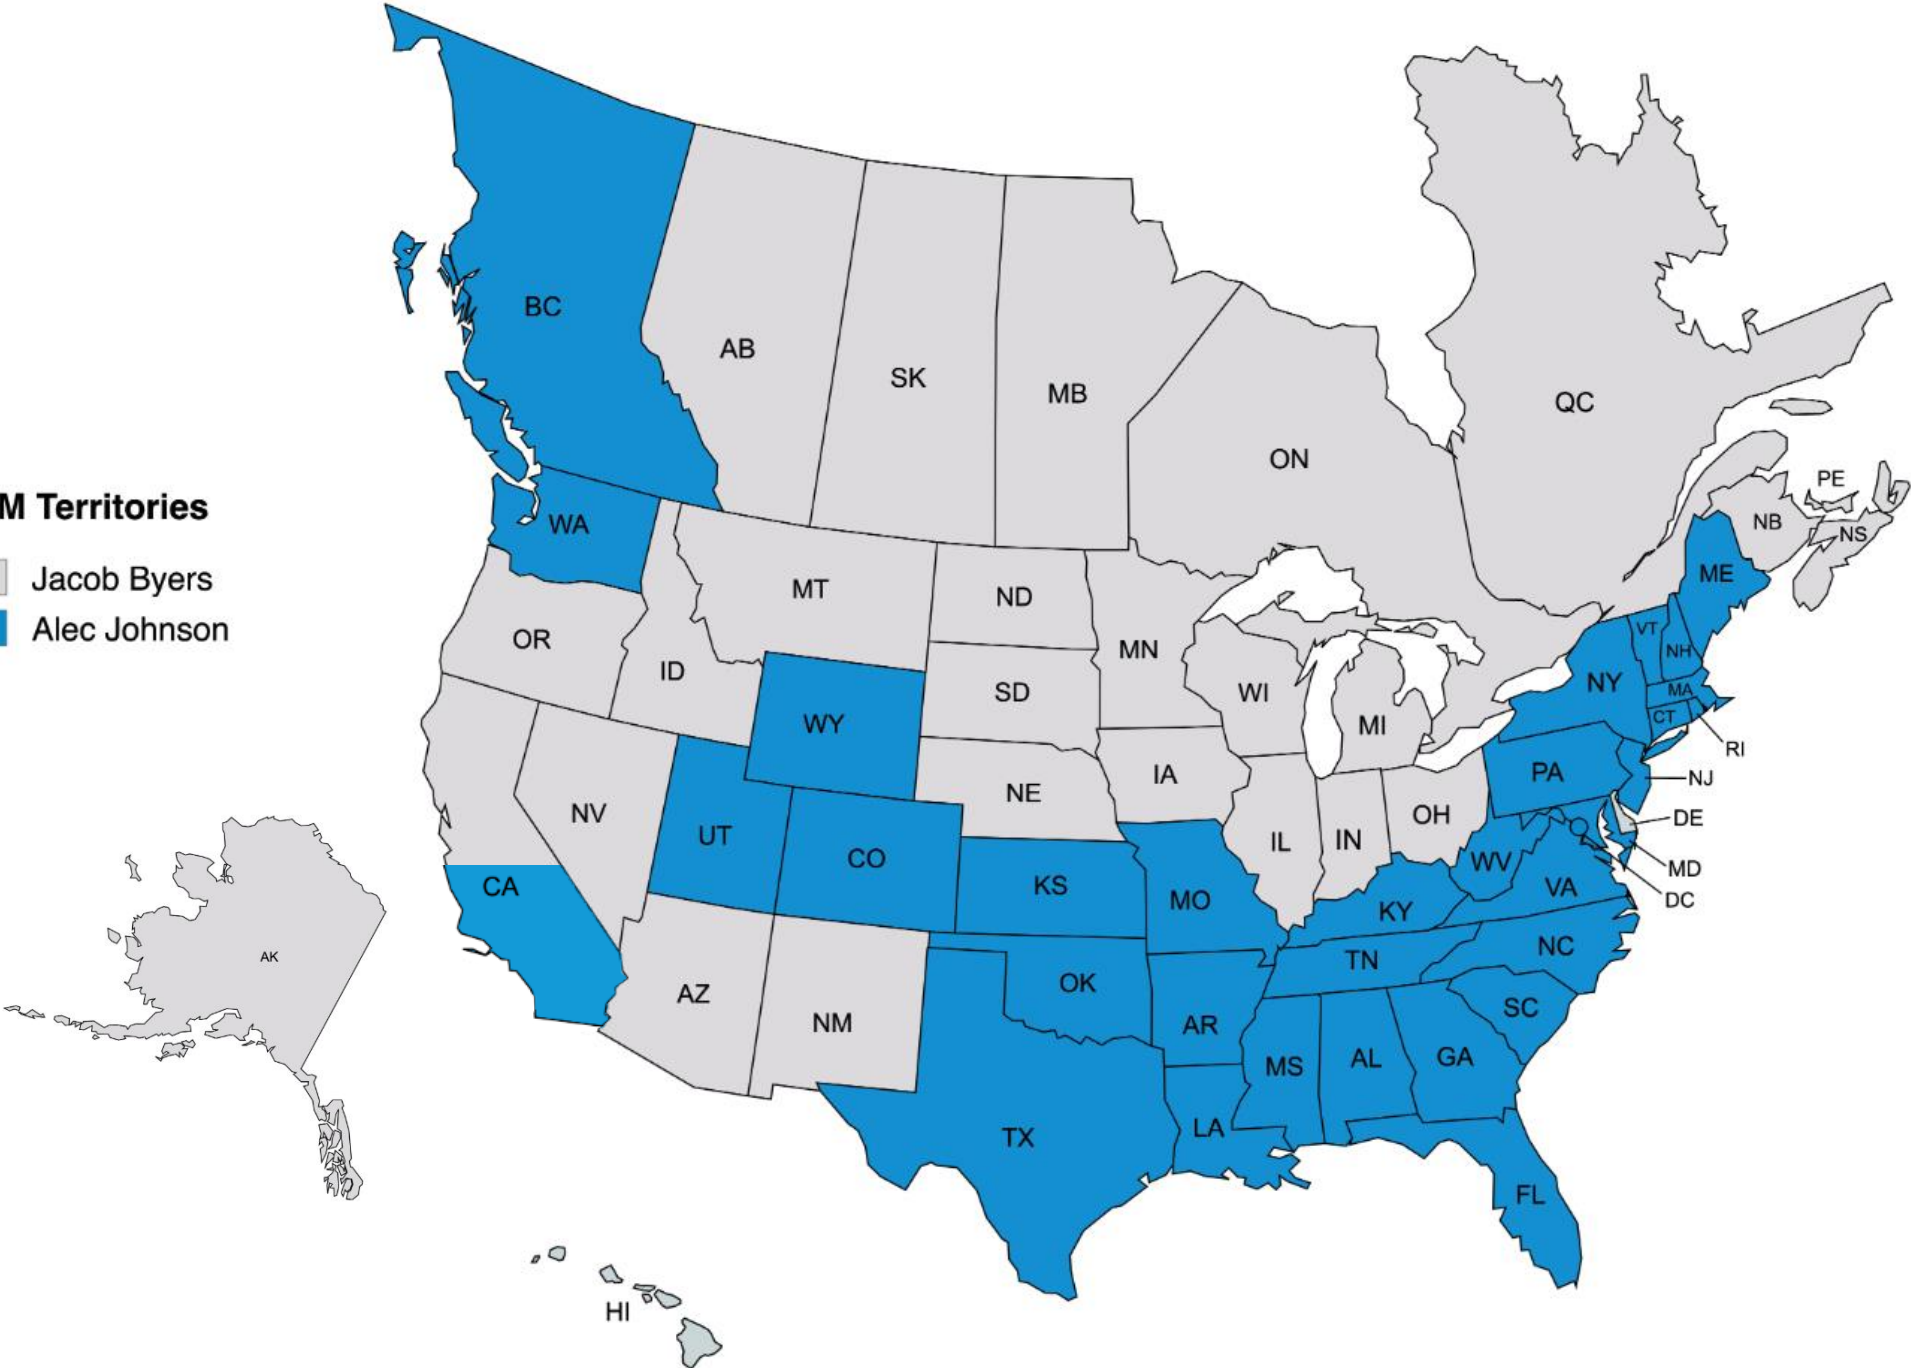

# Territory Map

Avolve Sales Team Organizational Structure

Account Executive, Account Associate, and Account Manager Territories

Avolve Sales Team Contacts

# Avolve Sales Team Structure

**Regional Territories**

-  Sheril Smith
-  Savannah Rawson

**AAE MAP**

**AE Territories**

-  Bruce Crawford
-  Matt Ponder
-  Alex Watts
-  Bob Emery

**AM Territories**

-  Jacob Byers
-  Alec Johnson